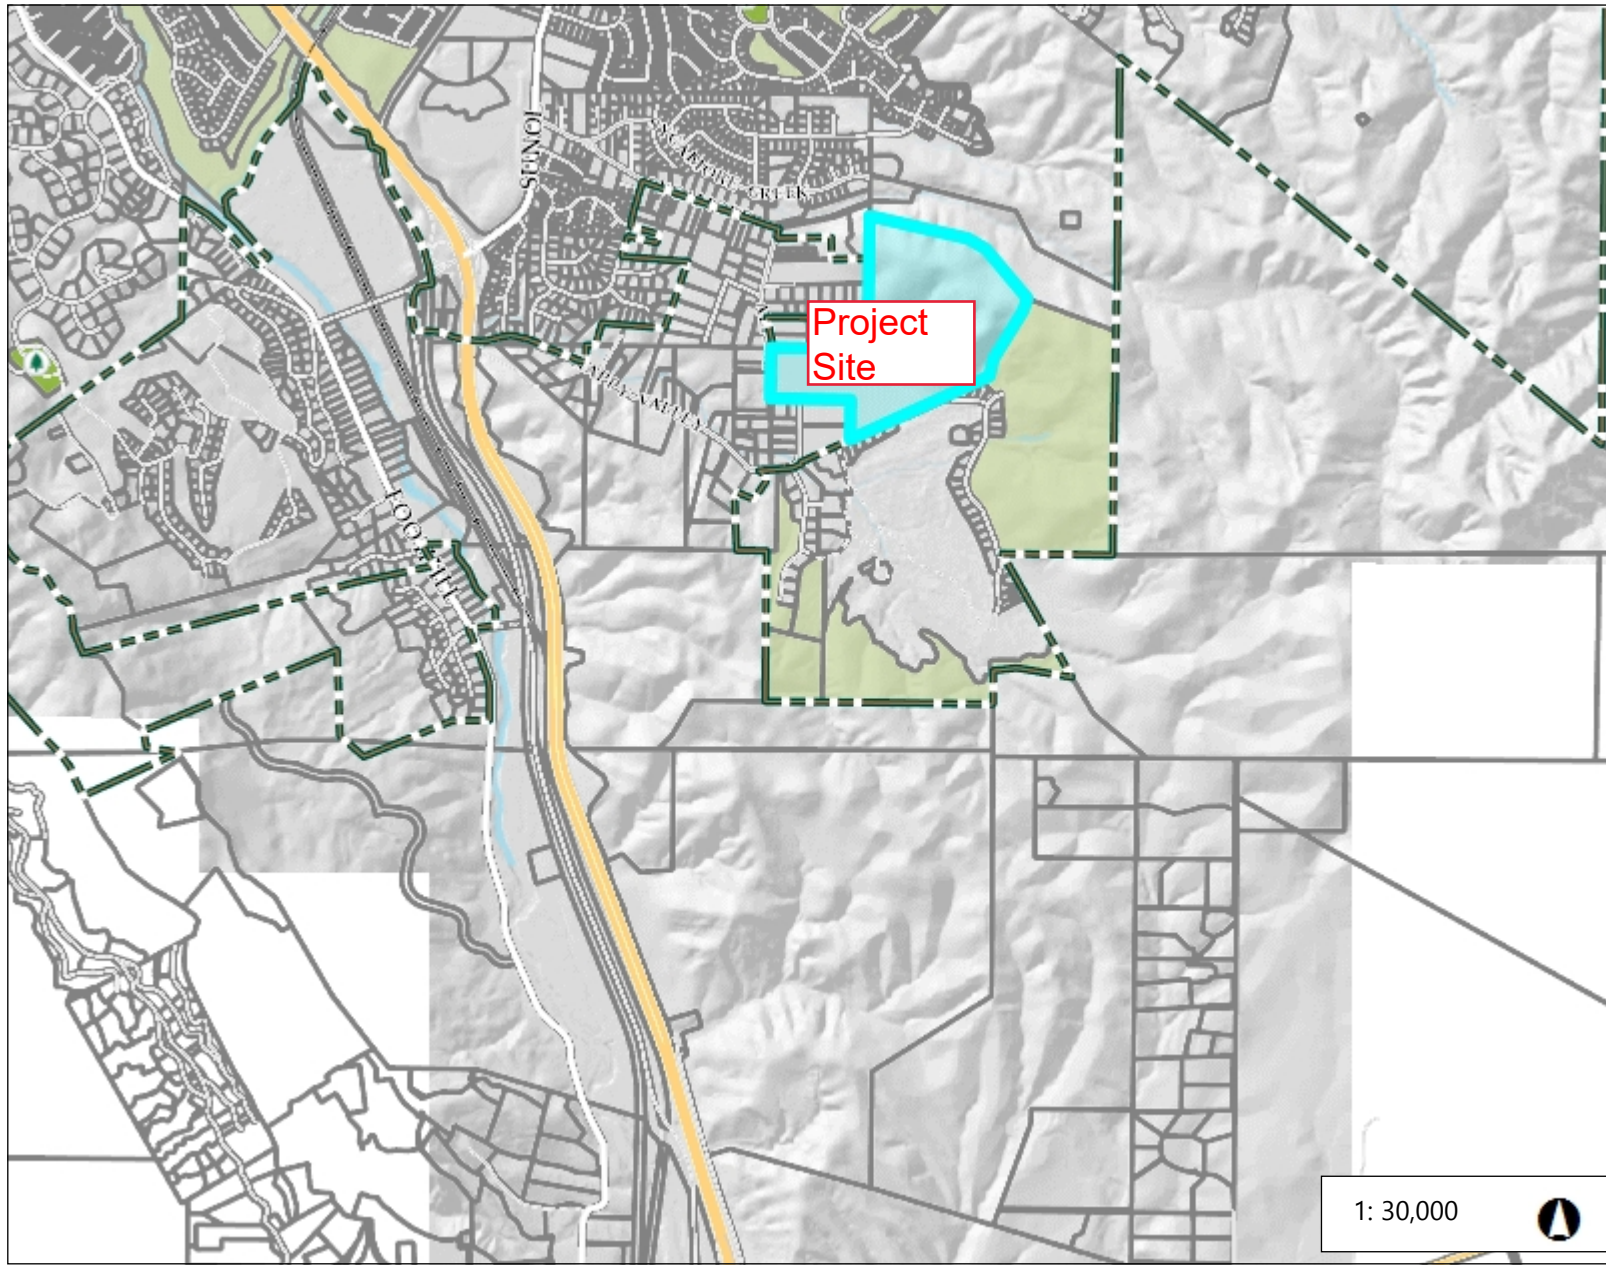

Attachment 4- Project Location Map

Legend

-  Fire Station
-  School
-  Park

1: 30,000 

NAD_1983_2011_StatePlane_California_III_FIPS_0403_Ft_US
© Latitude Geographics Group Ltd.

This map is a user generated static output from an Internet mapping site and is for reference only. Data layers that appear on this map may or may not be accurate, current, or otherwise reliable.

THIS MAP IS NOT TO BE USED FOR NAVIGATION

Notes

Notes