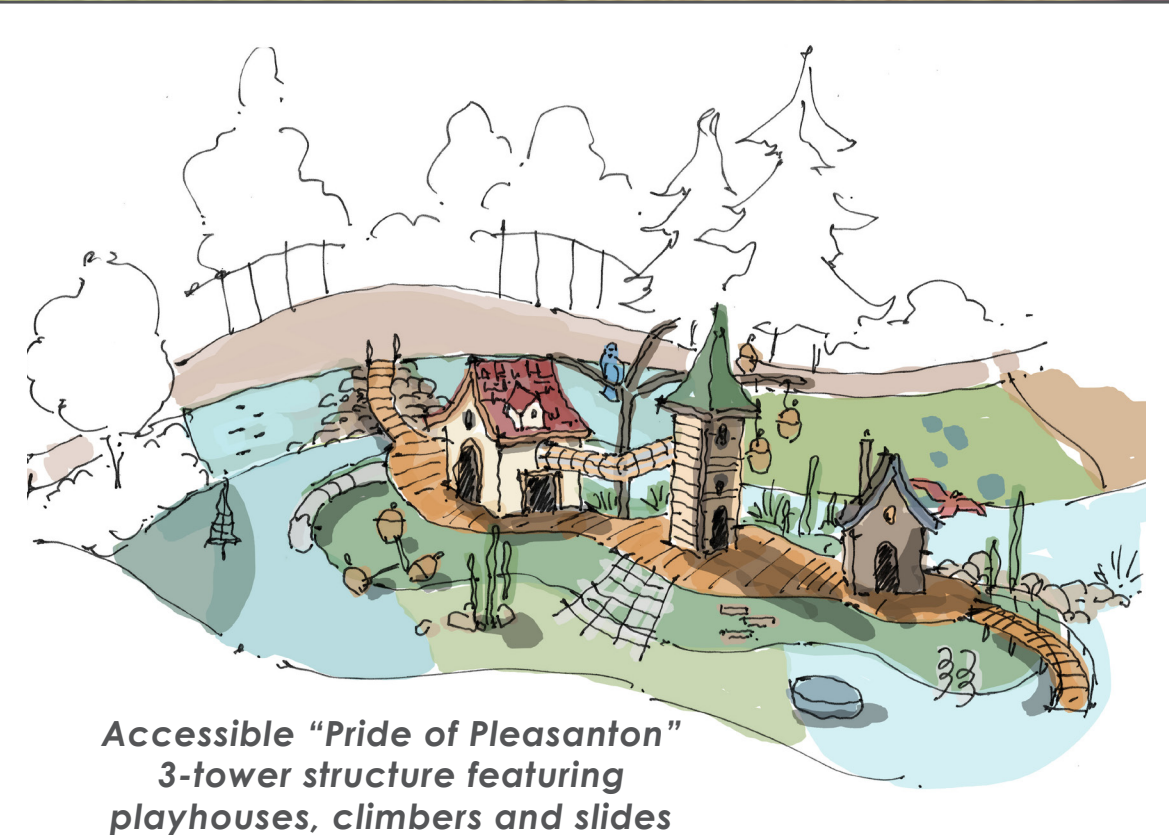

**PRIDE OF PLEASANTON**

This playground concept celebrates the park's green, lush setting and undulations. It encourages users to discover the natural world through organic shapes, natural materials, and a variety of adventures and challenges along the way. A central play structure that celebrates the History, Agriculture and Community of Pleasanton serves as the focal point of the playground.

Accessible "Pride of Pleasanton" 3-tower structure featuring playhouses, climbers and slides

**LEGEND**

- ① Accessible Drop-Off Zone
- ② Accessible Restroom
- ③ Walking Loop
- ④ 12' Wide Maintenance Route
- ⑤ Flexible Lawn Area
- ⑥ Medium Group Picnic Area
- ⑦ Game Tables – Chess and Ping Pong
- ⑧ Playground Entry with Park Sign, Pleasanton Arch, and Brick Walls
- ⑨ Accessible Wood Boardwalk through Sycamore Trees
- ⑩ Elevated Picnic Plaza with Shade Trellis, Seating and Access to Hill Slides
- ⑪ Accessible Playground Feature celebrating Pleasanton Community
- ⑫ Gentle Play Slope with Undulations in Surface
- ⑬ Play Slope with Climbers and Slides
- ⑭ Natural Zone under trees with Rocking Benches
- ⑮ Public Art
- ⑯ Nature Play Area with Artificial Turf Mounds and Wood Climbers
- ⑰ Planter Areas with Native Plants and Educational Signage
- ⑱ Sand Play Area – Tactile Sensory Feature
- ⑲ Artistic Shade Shelters with Shadow Play – Visual Sensory Feature
- ⑳ Swing Zone with Belt, Tot, and Harness Seats
- ㉑ Fitness Equipment Nodes along Walking Loop
- ㉒ Small Group Picnic Area
- ㉓ Quiet Pods in Varying Sizes
- ㉔ Wood Sensory Boardwalk Beneath Oak Grove - Visual Sensory Feature
- ㉕ Group Picnic Shelter/Event Stage Area – Century House Architectural Character
- ㉖ Large Group Picnic Area/Flexible Event Use
- ㉗ Realigned Path to meander around Horizontal Pine
- ㉘ Horizontal Pine Tree
- ㉙ Inclusive Challenge Course
- ㉚ Bankshot Basketball with Picnic Tables
- ㉛ Controlled Entry Points
- ㉜ Softball Netting
- ㉝ Observation Seating