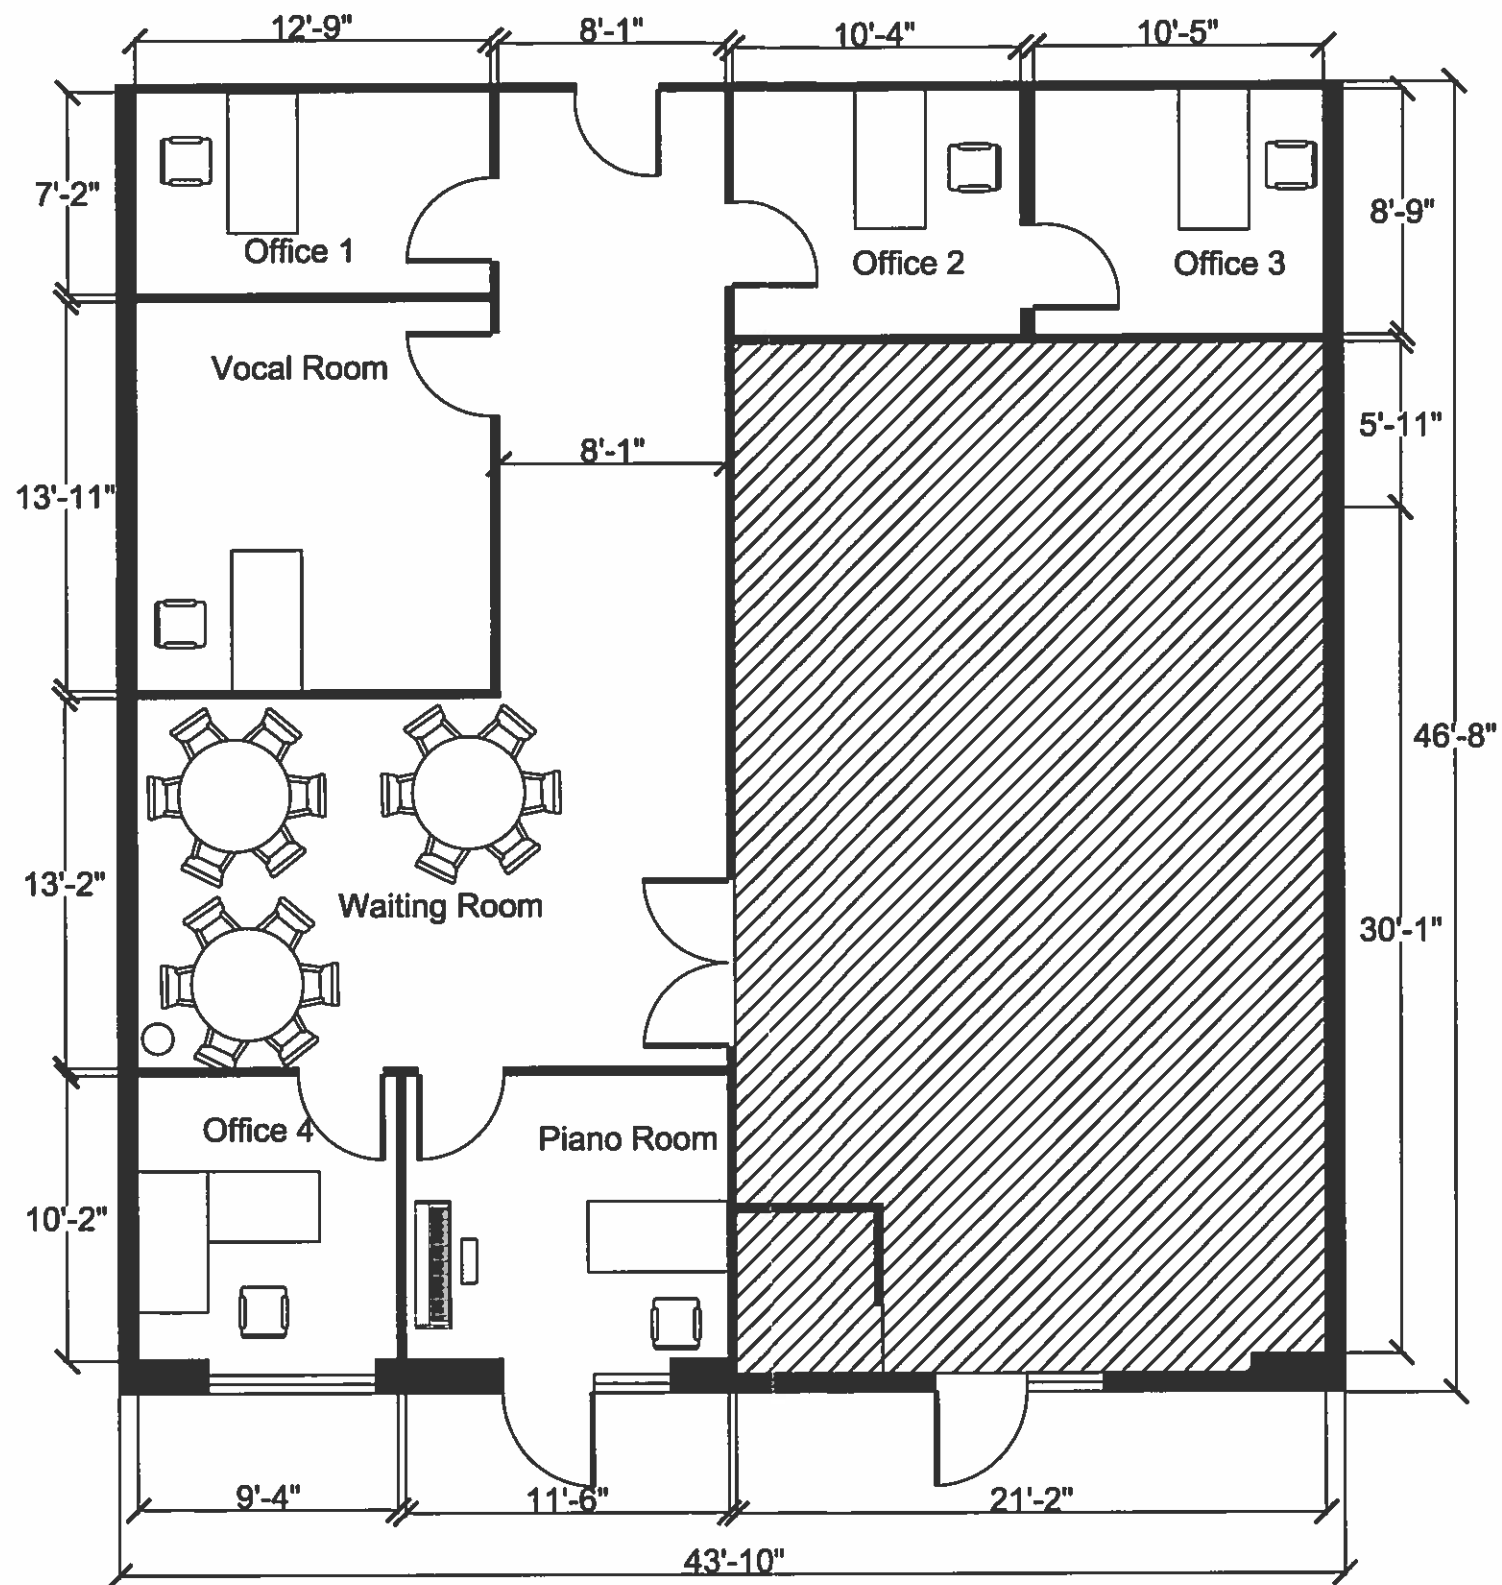

Floor Plan

# 1024 Serpentine Ln

Date: 03/16/17

Drawn by: T.L.

Scale: N.T.S.