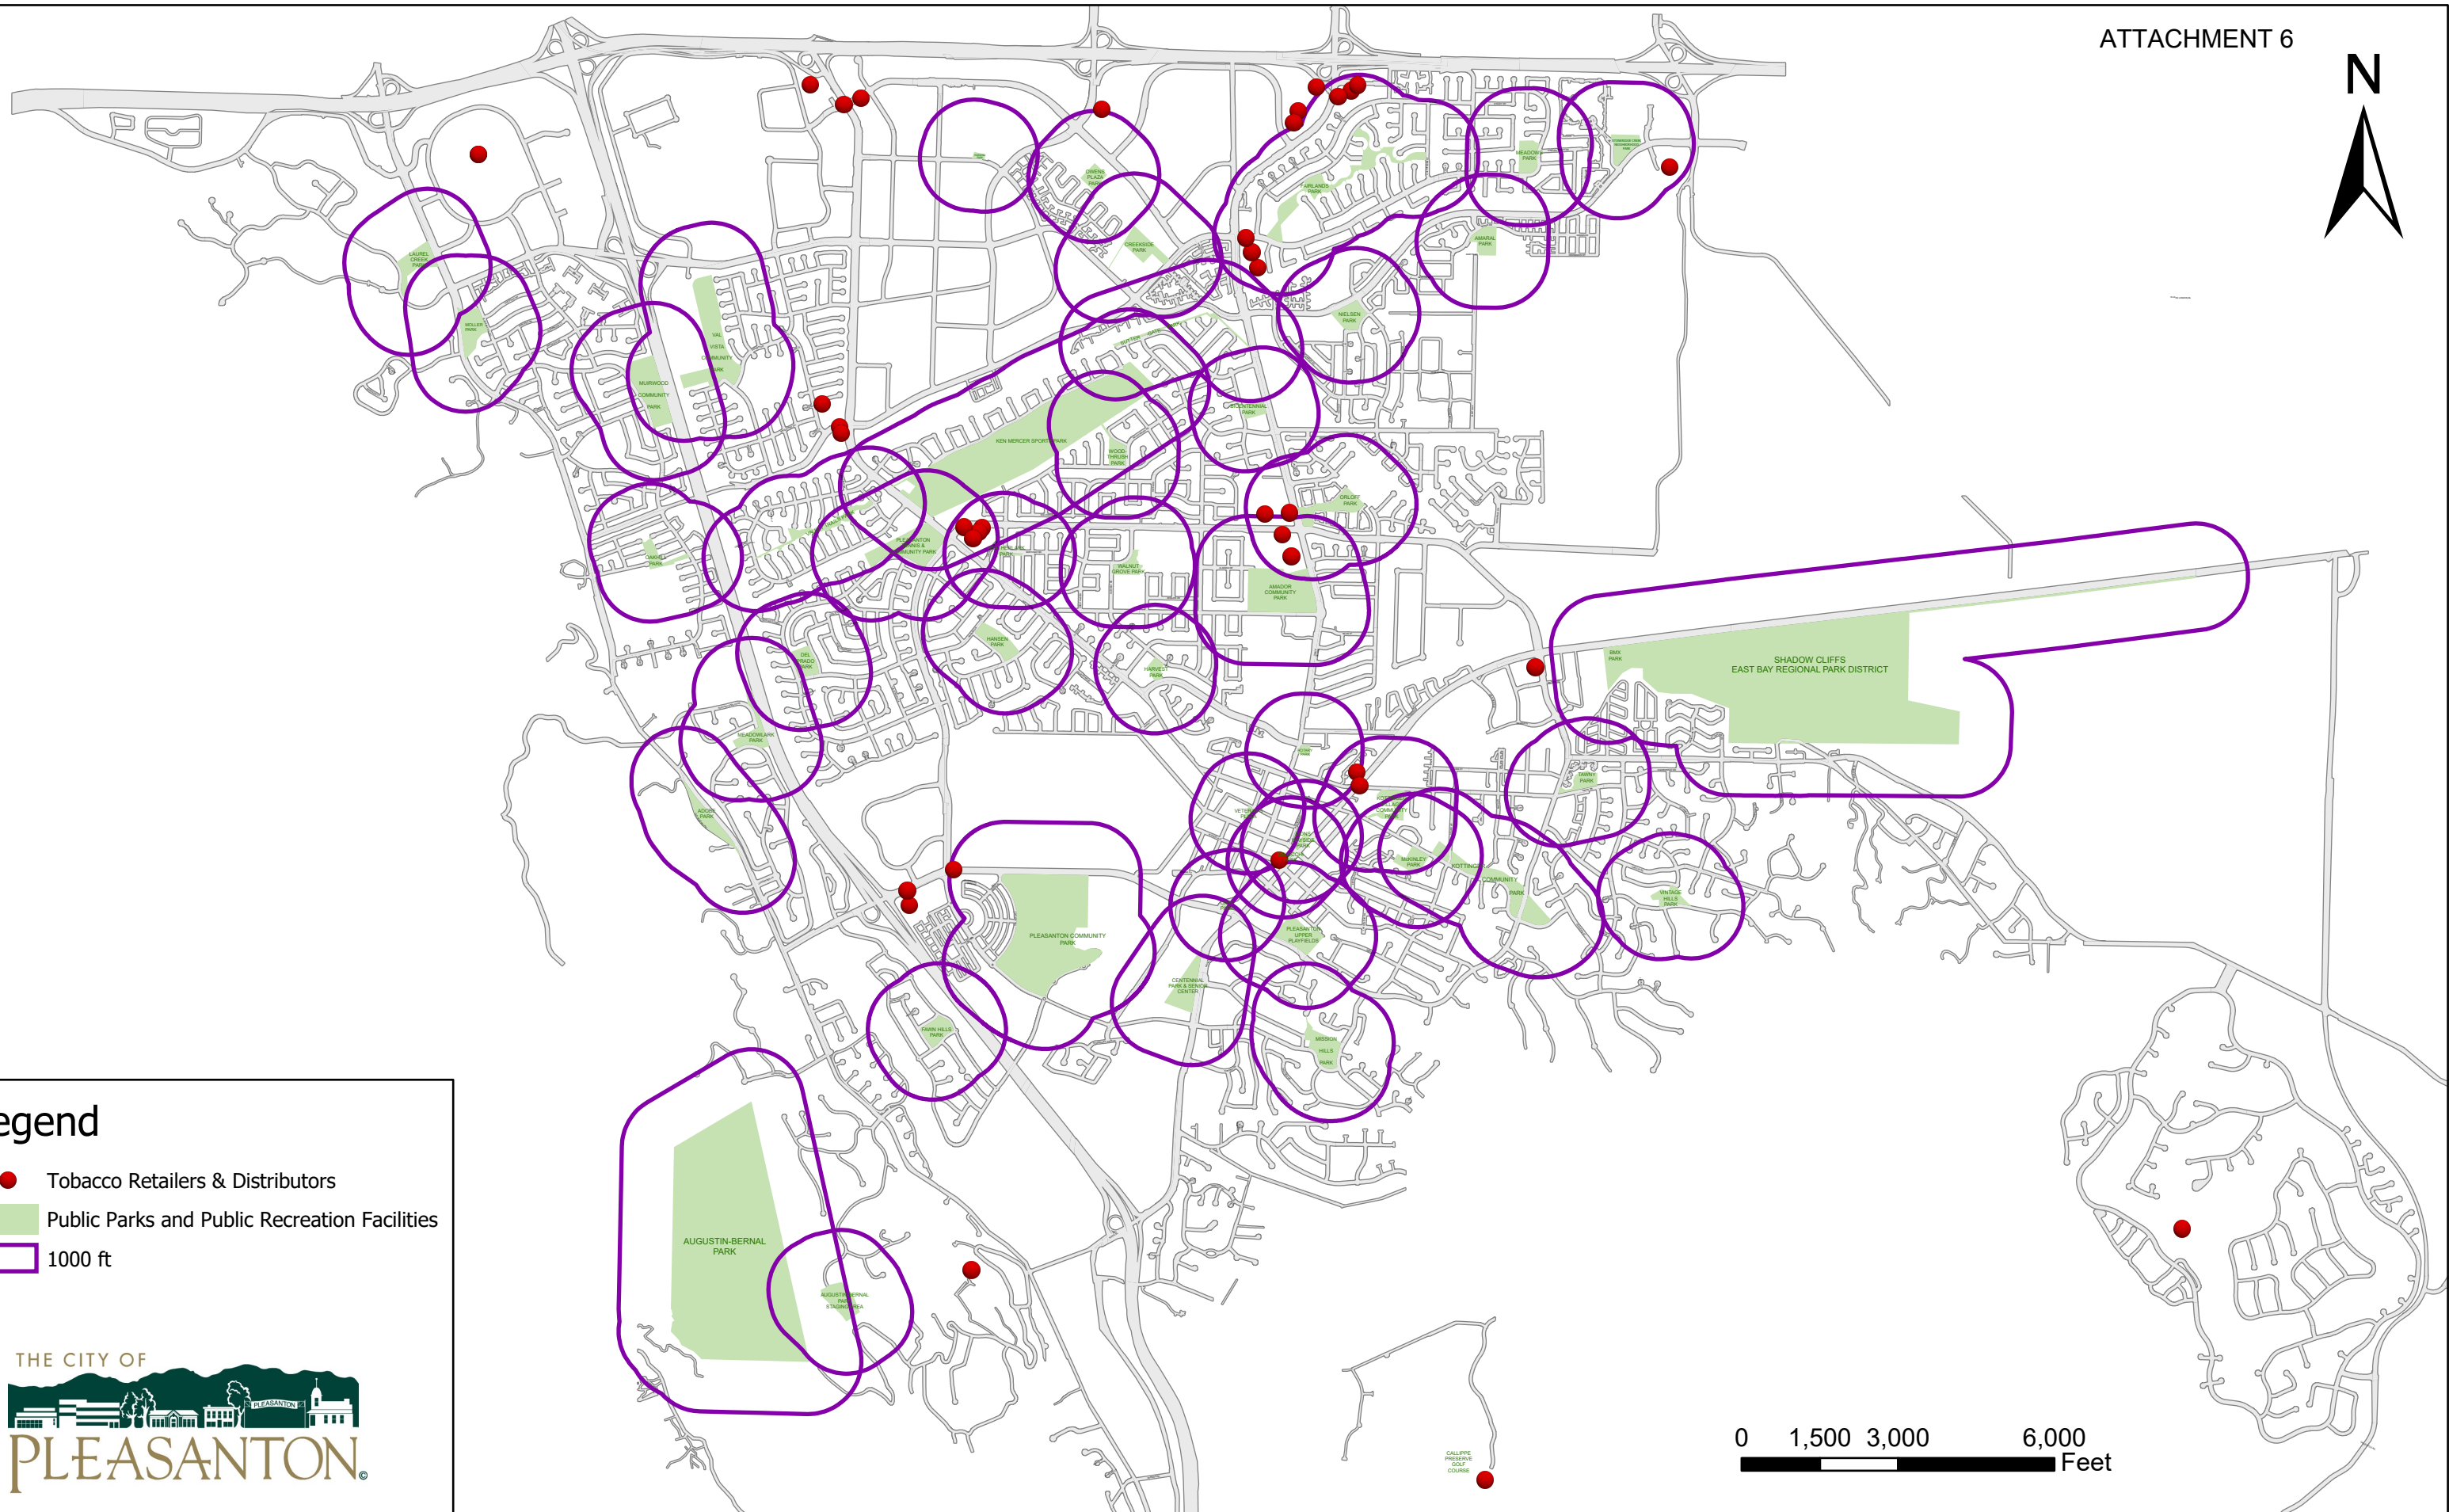

# Tobacco Retailers & Distributors locations - 1000 feet from Public Parks and Public Recreation Facilities

ATTACHMENT 6

## Legend

-  Tobacco Retailers & Distributors
-  Public Parks and Public Recreation Facilities
-  1000 ft

0 1,500 3,000 6,000 Feet