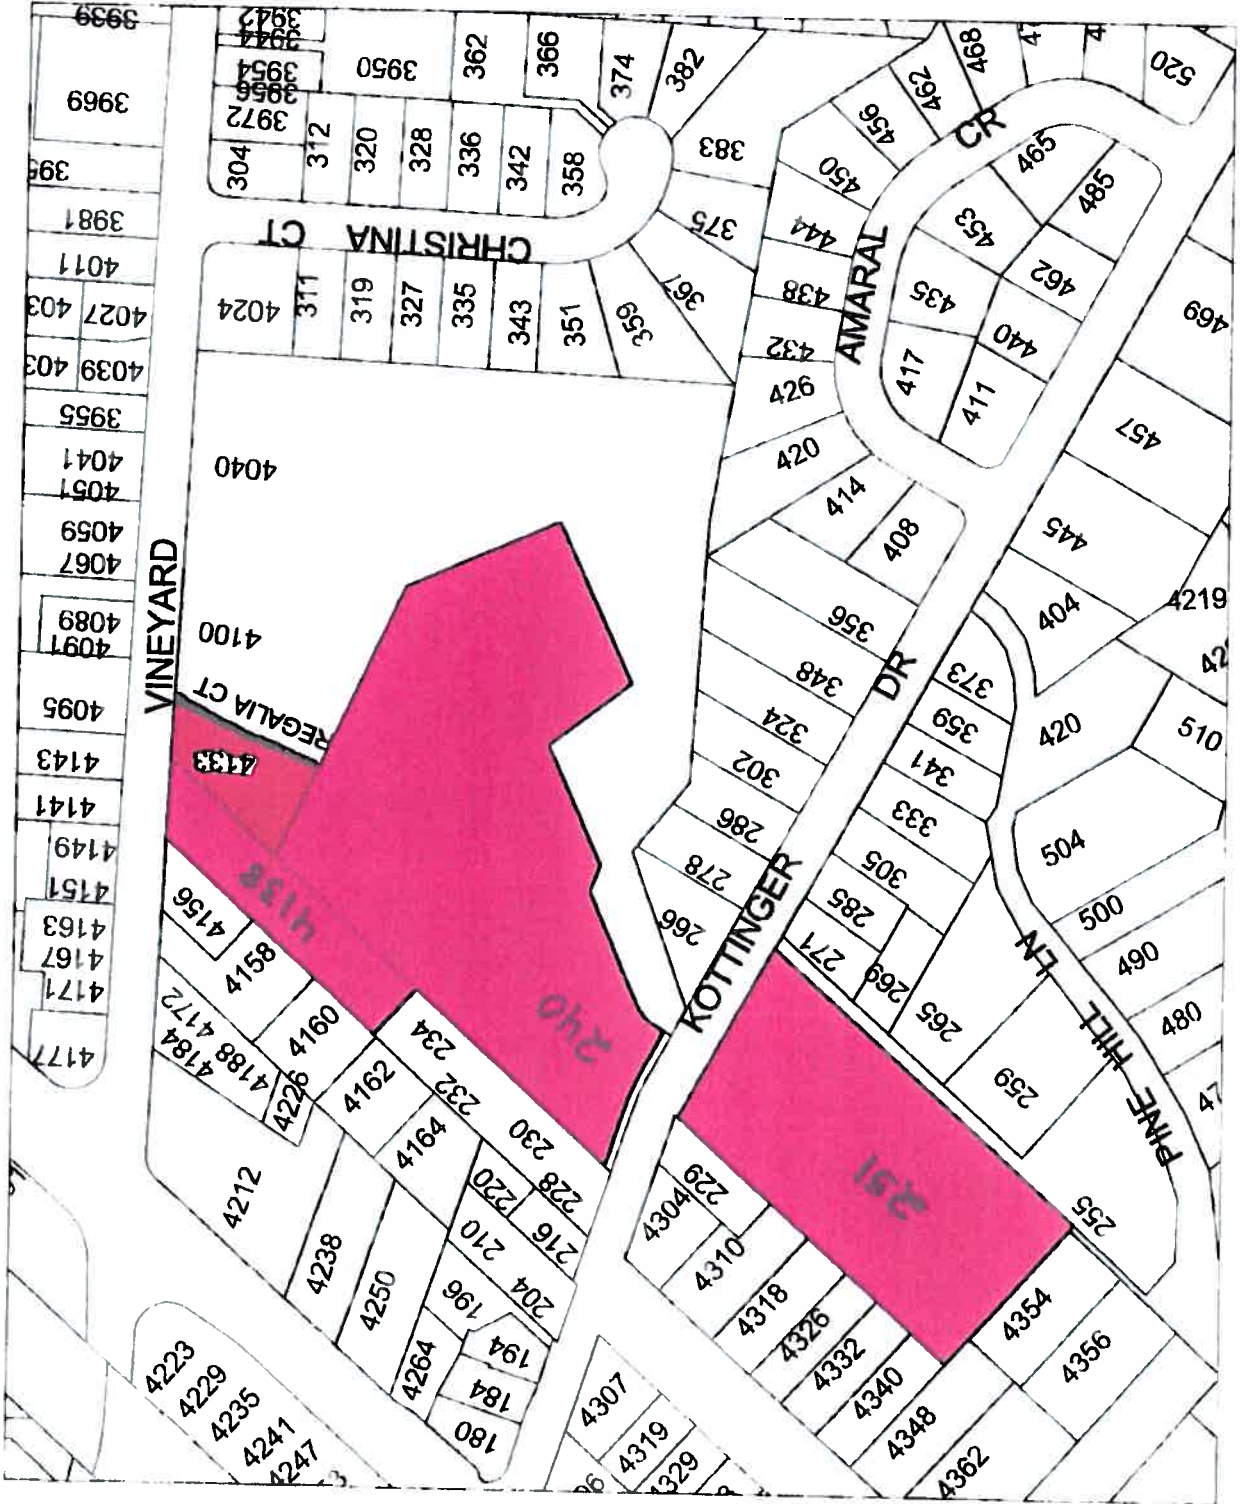

P14-0011

City of Pleasanton

GIS

Department

PUD-101 MidPen
240/251 Kottinger Dr
4138 Vineyard Ave
4133 Regalia Ct

Printed 2/26/2014

City of Pleasanton

GIS

Department

MidPen Housing
240/251 Kottinger Dr
4138 Vineyard Ave
4133 Regalia Ct