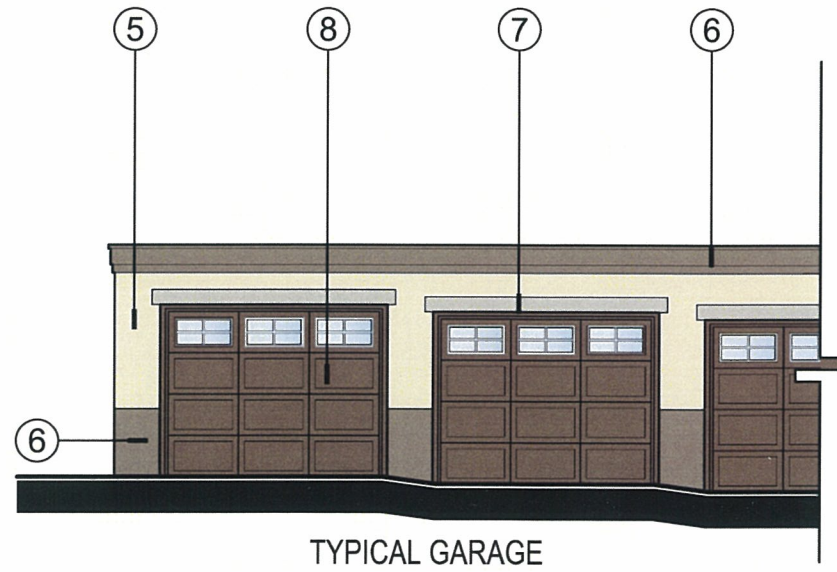

① INTEGRAL STUCCO #1
"MAGIC EYE"
FRAZEE CL 2745D

② INTEGRAL STUCCO #2/
TRIM
"BONAPARTE"
FRAZEE CL 2864M

③ FASCIAs/RAFTERS
"LUMBERJACK"
FRAZEE CL 2636N

④ CONCRETE ROOF TILE
EAGLE - CAPISTRANO SERIES
BROWN RANGE - 3689