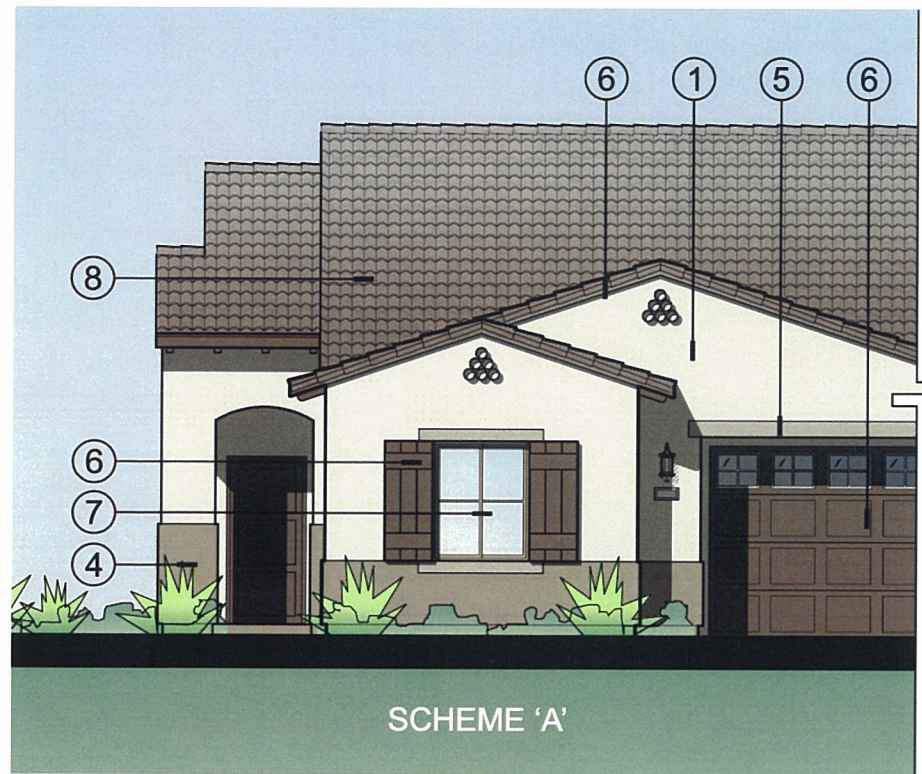

REVISED FULL P.U.D. SUBMITTAL 01.14.09

- ① INTEGRAL STUCCO #1
"SPRITE"
FRAZEE CL 2792W

- ② INTEGRAL STUCCO #2
"DINGO"
FRAZEE CL 2744D

- ③ TRIM
"BONAPARTE"
FRAZEE CL 2864M
- ④ FASCIA/RAFTERS
"LUMBERJACK"
FRAZEE CL 2636N
- ⑤ METAL RAIL/ACCENT
"WITCHING HOUR"
FRAZEE CL 3187N
- ⑥ WINDOW/DOOR FRAMES
TAN
- ⑦ CONCRETE ROOF TILE
EAGLE - CAPISTRANO SERIES
BROWN RANGE - 3689

CONCEPTUAL COLOR PALETTE - INDEPENDENT LIVING UNITS

STONERIDGE CREEK
CONTINUING CARE RETIREMENT COMMUNITY

PLEASANTON, CALIFORNIA

- ① SCHEME 'A'
INTEGRAL STUCCO #1
"BLAEBERRY"
FRAZEE CLW 1007W
- ② SCHEME 'B'
INTEGRAL STUCCO #1
"POCO"
FRAZEE CL 2743M
- ③ SCHEME 'C'
INTEGRAL STUCCO #1
"DISSENT"
FRAZEE CL 2725D
- ④ INTEGRAL STUCCO #2
"SUPERNATURAL"
FRAZEE CLC 1277D
- ⑤ TRIM
"BONAPARTE"
FRAZEE CL 2864M
- ⑥ DOORS/FASCIA/ACCENT
"LUMBERJACK"
FRAZEE CL 2636N
- ⑦ WINDOW/DOOR FRAMES
TAN
- ⑧ CONCRETE ROOF TILE
EAGLE - CAPISTRANO SERIES
BROWN RANGE - 3689

- ③ FASCIA/RAFTERS
"LUMBERJACK"
FRAZEE CL 2636N

- ④ METAL RAIL/ACCENT
"WITCHING HOUR"
FRAZEE CL 3187N

- ⑤ WINDOW/DOOR FRAMES
TAN

- ⑥ CONCRETE ROOF TILE
EAGLE - CAPISTRANO SERIES
BROWN RANGE - 3689

CONCEPTUAL COLOR PALETTE - CLUBHOUSE