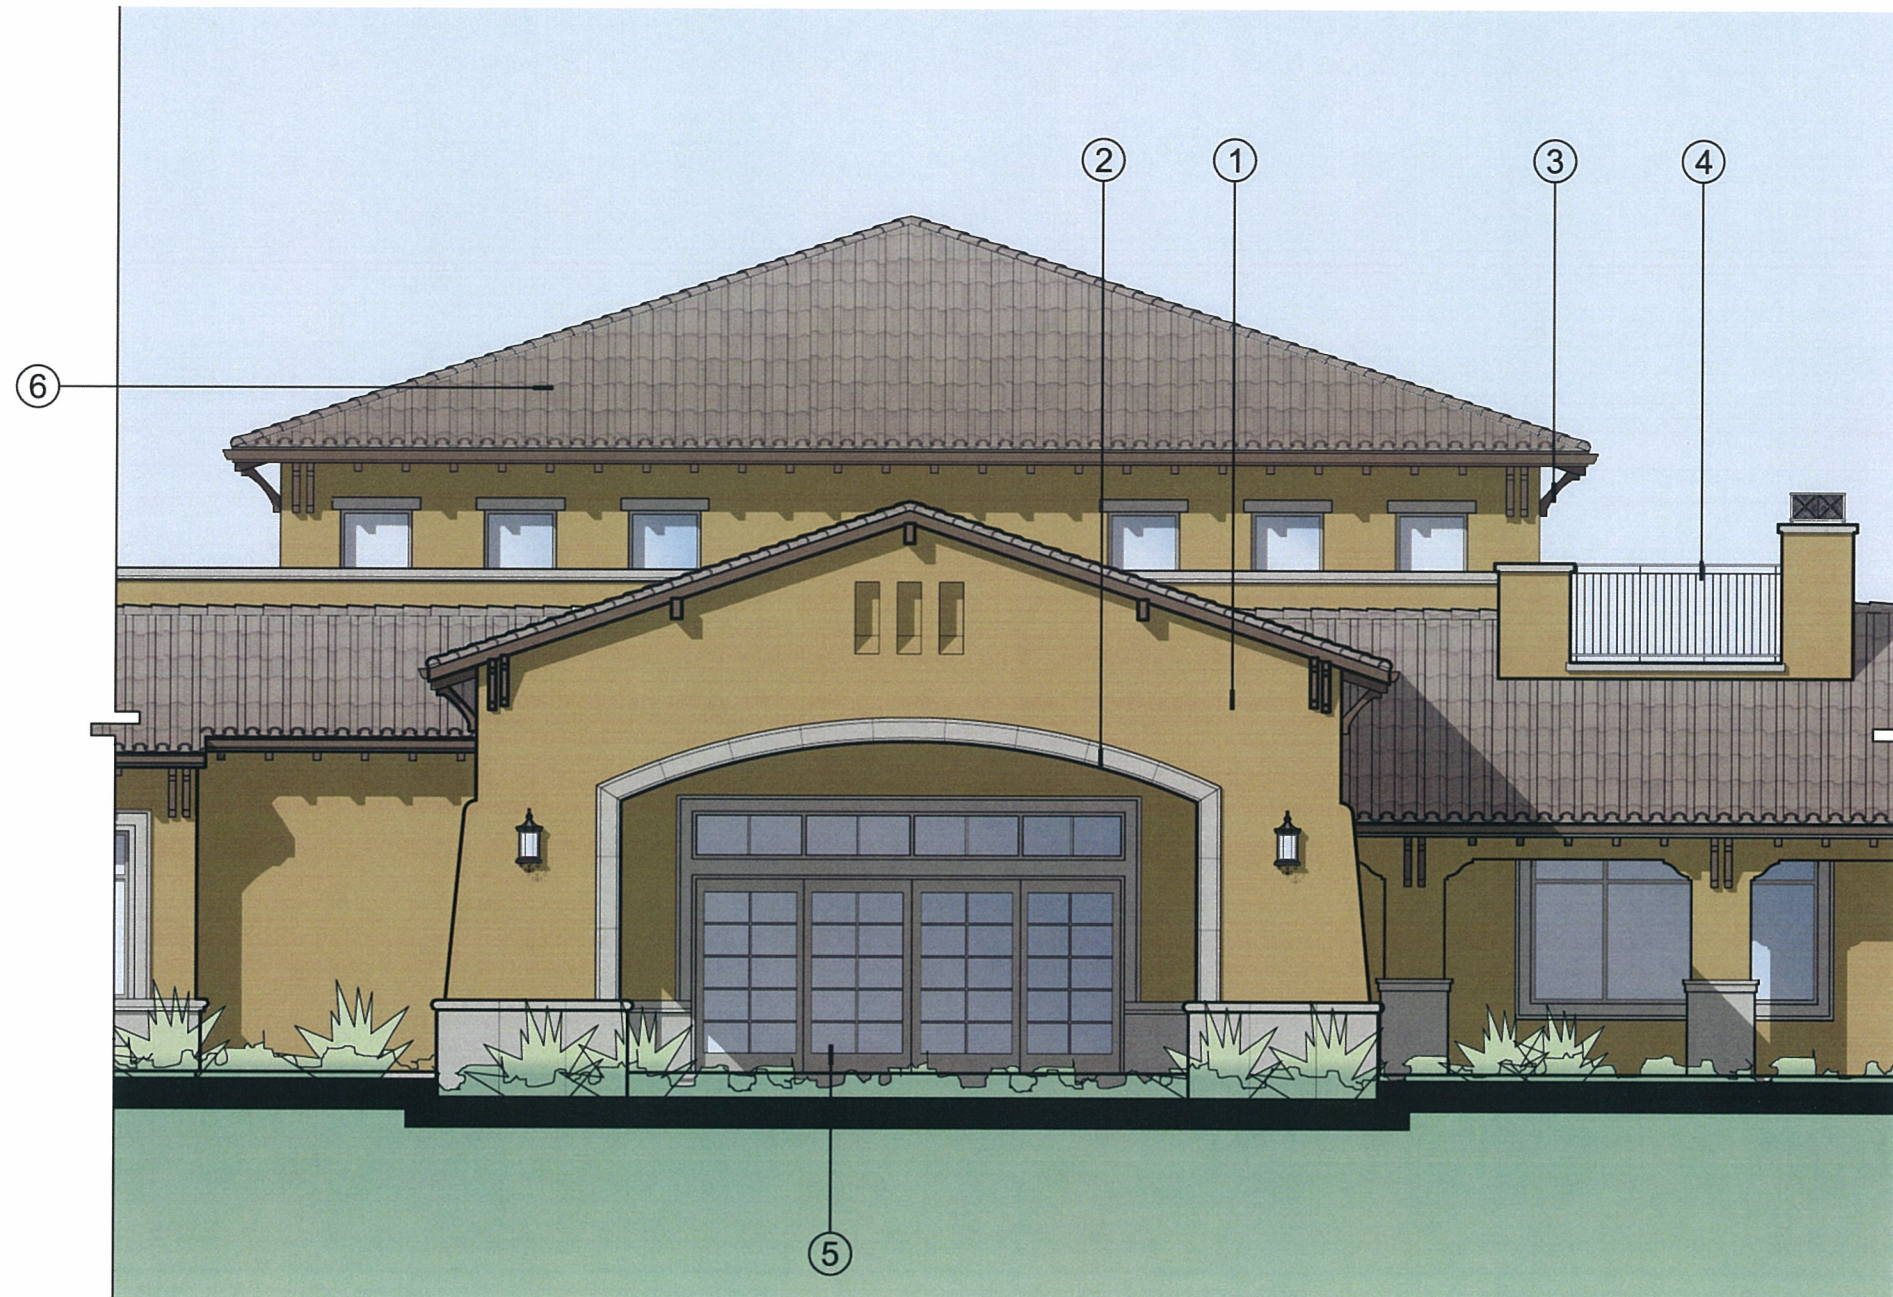

CONCEPTUAL COLOR PALETTE - VILLAS

STONERIDGE CREEK
CONTINUING CARE RETIREMENT COMMUNITY
PLEASANTON, CALIFORNIA

- ① INTEGRAL STUCCO #1
"HIPSTER"
FRAZEE CLC 1226D
- ② INTEGRAL STUCCO #2
"SUPERNATURAL"
FRAZEE CLC 1277D
- ③ TRIM
"BONAPARTE"
FRAZEE CL 2864M
- ④ FASCIA/RAFTERS
"LUMBERJACK"
FRAZEE CL 2636N
- ⑤ METAL RAIL/ACCENT
"WITCHING HOUR"
FRAZEE CL 3187N
- ⑥ WINDOW/DOOR FRAMES
TAN
- ⑦ CONCRETE ROOF TILE
EAGLE - CAPISTRANO SERIES
BROWN RANGE - 3689

CONCEPTUAL COLOR PALETTE - GARDEN TERRACE UNITS

STONERIDGE CREEK
CONTINUING CARE RETIREMENT COMMUNITY
PLEASANTON, CALIFORNIA

- ① INTEGRAL STUCCO #1
"MAGIC EYE"
FRAZEE CL 2745D

- ② INTEGRAL STUCCO #2/
TRIM
"BONAPARTE"
FRAZEE CL 2864M

- ③ FASCIA/RAFTERS
"LUMBERJACK"
FRAZEE CL 2636N

- ④ METAL RAIL/ACCENT
"WITCHING HOUR"
FRAZEE CL 3187N

- ⑤ WINDOW/DOOR FRAMES
TAN

- ⑥ CONCRETE ROOF TILE
EAGLE - CAPISTRANO SERIES
BROWN RANGE - 3689

CONCEPTUAL COLOR PALETTE - CLUBHOUSE

④ METAL RAIL/ACCENT
"WITCHING HOUR"
FRAZEE CL 3187N

⑤ WINDOW/DOOR FRAMES
TAN

⑥ CONCRETE ROOF TILE
EAGLE - CAPISTRANO SERIES
BROWN RANGE - 3689

CONCEPTUAL COLOR PALETTE - HEALTH CENTER

STONERIDGE CREEK
CONTINUING CARE RETIREMENT COMMUNITY