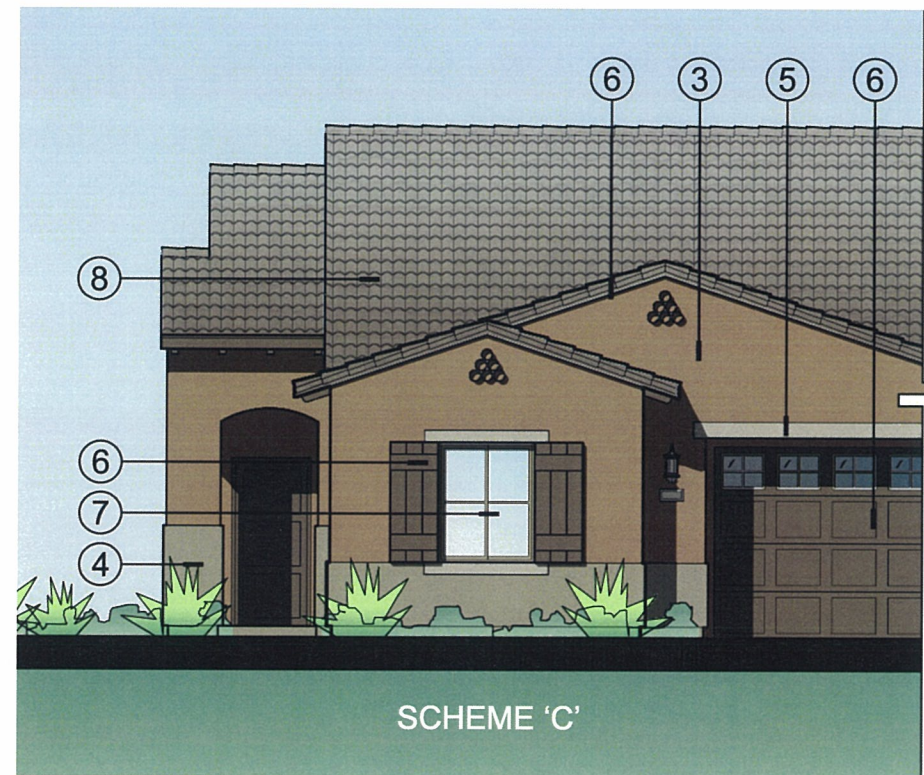

REVISED FULL P.U.D. SUBMITTAL 01.14.09

- ① INTEGRAL STUCCO #1
"SPRITE"
FRAZEE CL 2792W

- ② INTEGRAL STUCCO #2
"DINGO"
FRAZEE CL 2744D

- ③ TRIM
"BONAPARTE"
FRAZEE CL 2864M
- ④ FASCIA/RAFTERS
"LUMBERJACK"
FRAZEE CL 2636N
- ⑤ METAL RAIL/ACCENT
"WITCHING HOUR"
FRAZEE CL 3187N
- ⑥ WINDOW/DOOR FRAMES
TAN
- ⑦ CONCRETE ROOF TILE
EAGLE - CAPISTRANO SERIES
BROWN RANGE - 3689

CONCEPTUAL COLOR PALETTE - INDEPENDENT LIVING UNITS

STONERIDGE CREEK
CONTINUING CARE RETIREMENT COMMUNITY

PLEASANTON, CALIFORNIA

- ① SCHEME 'A'
INTEGRAL STUCCO #1
"BLAEBERRY"
FRAZEE CLW 1007W
- ② SCHEME 'B'
INTEGRAL STUCCO #1
"POCO"
FRAZEE CL 2743M
- ③ SCHEME 'C'
INTEGRAL STUCCO #1
"DISSENT"
FRAZEE CL 2725D
- ④ INTEGRAL STUCCO #2
"SUPERNATURAL"
FRAZEE CLC 1277D
- ⑤ TRIM
"BONAPARTE"
FRAZEE CL 2864M
- ⑥ DOORS/FASCIA/ACCENT
"LUMBERJACK"
FRAZEE CL 2636N
- ⑦ WINDOW/DOOR FRAMES
TAN
- ⑧ CONCRETE ROOF TILE
EAGLE - CAPISTRANO SERIES
BROWN RANGE - 3689

- ③ FASCIA/RAFTERS
"LUMBERJACK"
FRAZEE CL 2636N

- ④ METAL RAIL/ACCENT
"WITCHING HOUR"
FRAZEE CL 3187N

- ⑤ WINDOW/DOOR FRAMES
TAN

- ⑥ CONCRETE ROOF TILE
EAGLE - CAPISTRANO SERIES
BROWN RANGE - 3689

CONCEPTUAL COLOR PALETTE - CLUBHOUSE