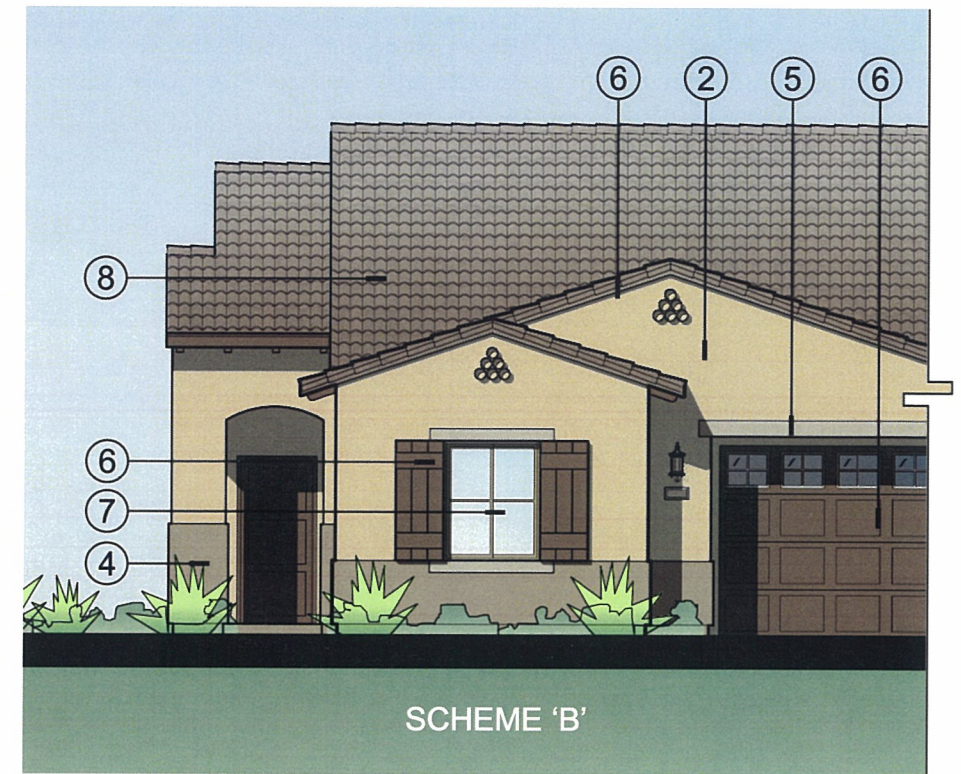

REVISED FULL P.U.D. SUBMITTAL 01.14.09

- ① INTEGRAL STUCCO #1
"SPRITE"
FRAZEE CL 2792W

- ② INTEGRAL STUCCO #2
"DINGO"
FRAZEE CL 2744D

- ③ TRIM
"BONAPARTE"
FRAZEE CL 2864M
- ④ FASCIA/RAFTERS
"LUMBERJACK"
FRAZEE CL 2636N
- ⑤ METAL RAIL/ACCENT
"WITCHING HOUR"
FRAZEE CL 3187N
- ⑥ WINDOW/DOOR FRAMES
TAN
- ⑦ CONCRETE ROOF TILE
EAGLE - CAPISTRANO SERIES
BROWN RANGE - 3689

CONCEPTUAL COLOR PALETTE - INDEPENDENT LIVING UNITS

STONERIDGE CREEK
CONTINUING CARE RETIREMENT COMMUNITY

PLEASANTON, CALIFORNIA

- ① SCHEME 'A'
INTEGRAL STUCCO #1
"BLAEBERRY"
FRAZEE CLW 1007W
- ② SCHEME 'B'
INTEGRAL STUCCO #1
"POCO"
FRAZEE CL 2743M
- ③ SCHEME 'C'
INTEGRAL STUCCO #1
"DISSENT"
FRAZEE CL 2725D
- ④ INTEGRAL STUCCO #2
"SUPERNATURAL"
FRAZEE CLC 1277D
- ⑤ TRIM
"BONAPARTE"
FRAZEE CL 2864M
- ⑥ DOORS/FASCIA/ACCENT
"LUMBERJACK"
FRAZEE CL 2636N
- ⑦ WINDOW/DOOR FRAMES
TAN
- ⑧ CONCRETE ROOF TILE
EAGLE - CAPISTRANO SERIES
BROWN RANGE - 3689

- ③ FASCIA/RAFTERS
"LUMBERJACK"
FRAZEE CL 2636N

- ④ METAL RAIL/ACCENT
"WITCHING HOUR"
FRAZEE CL 3187N

- ⑤ WINDOW/DOOR FRAMES
TAN

- ⑥ CONCRETE ROOF TILE
EAGLE - CAPISTRANO SERIES
BROWN RANGE - 3689

CONCEPTUAL COLOR PALETTE - CLUBHOUSE