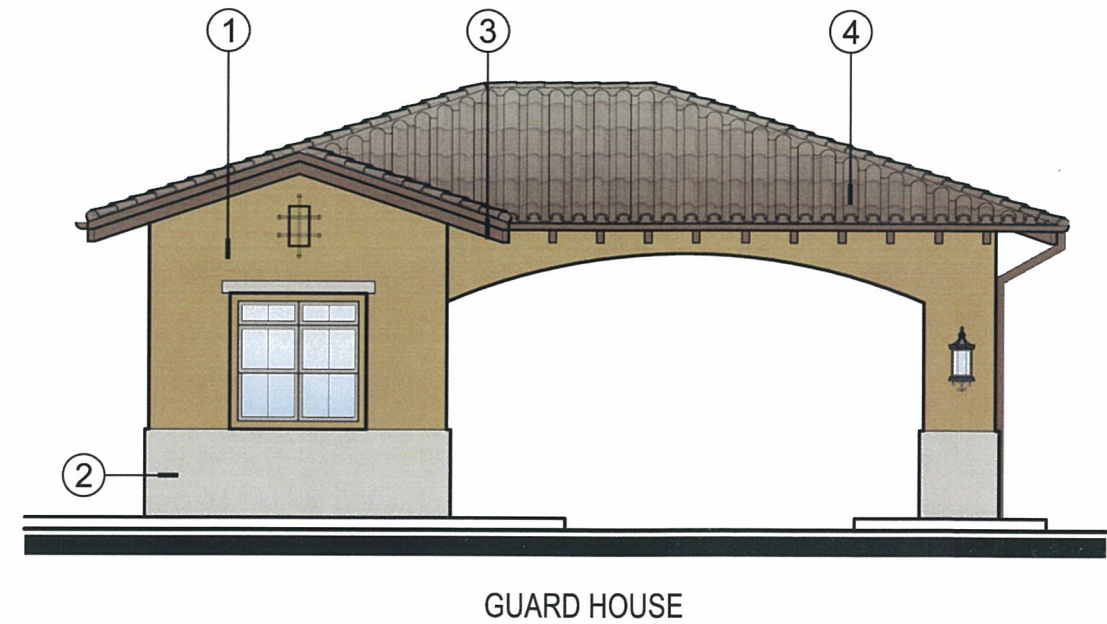

⑤ INTEGRAL STUCCO #1/
PAINTED CONCRETE
"SPRITE"
FRAZEE CL 2792W

⑥ INTEGRAL STUCCO #2
"MUD PUDDLE"
FRAZEE CL 2645A

⑦ TRIM
"BONAPARTE"
FRAZEE CL 2864M

⑧ DOORS/
PAINTED WOOD BEAMS
"LUMBERJACK"
FRAZEE CL 2636N

① INTEGRAL STUCCO #1
"MAGIC EYE"
FRAZEE CL 2745D

② INTEGRAL STUCCO #2/
TRIM
"BONAPARTE"
FRAZEE CL 2864M

③ FASCIAs/RAFTERS
"LUMBERJACK"
FRAZEE CL 2636N

④ CONCRETE ROOF TILE
EAGLE - CAPISTRANO SERIES
BROWN RANGE - 3689