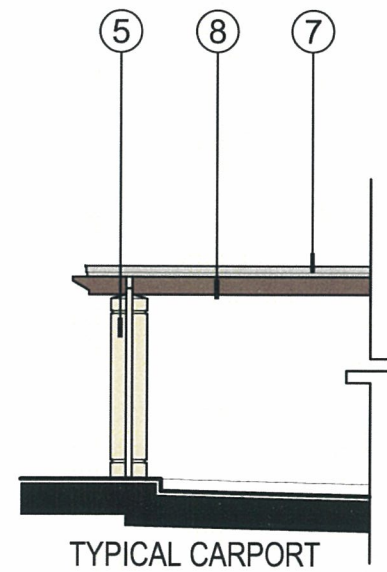

① INTEGRAL STUCCO #1
"MAGIC EYE"
FRAZEE CL 2745D

② INTEGRAL STUCCO #2/
TRIM
"BONAPARTE"
FRAZEE CL 2864M

③ FASCIAs/RAFTERS
"LUMBERJACK"
FRAZEE CL 2636N

④ CONCRETE ROOF TILE
EAGLE - CAPISTRANO SERIES
BROWN RANGE - 3689